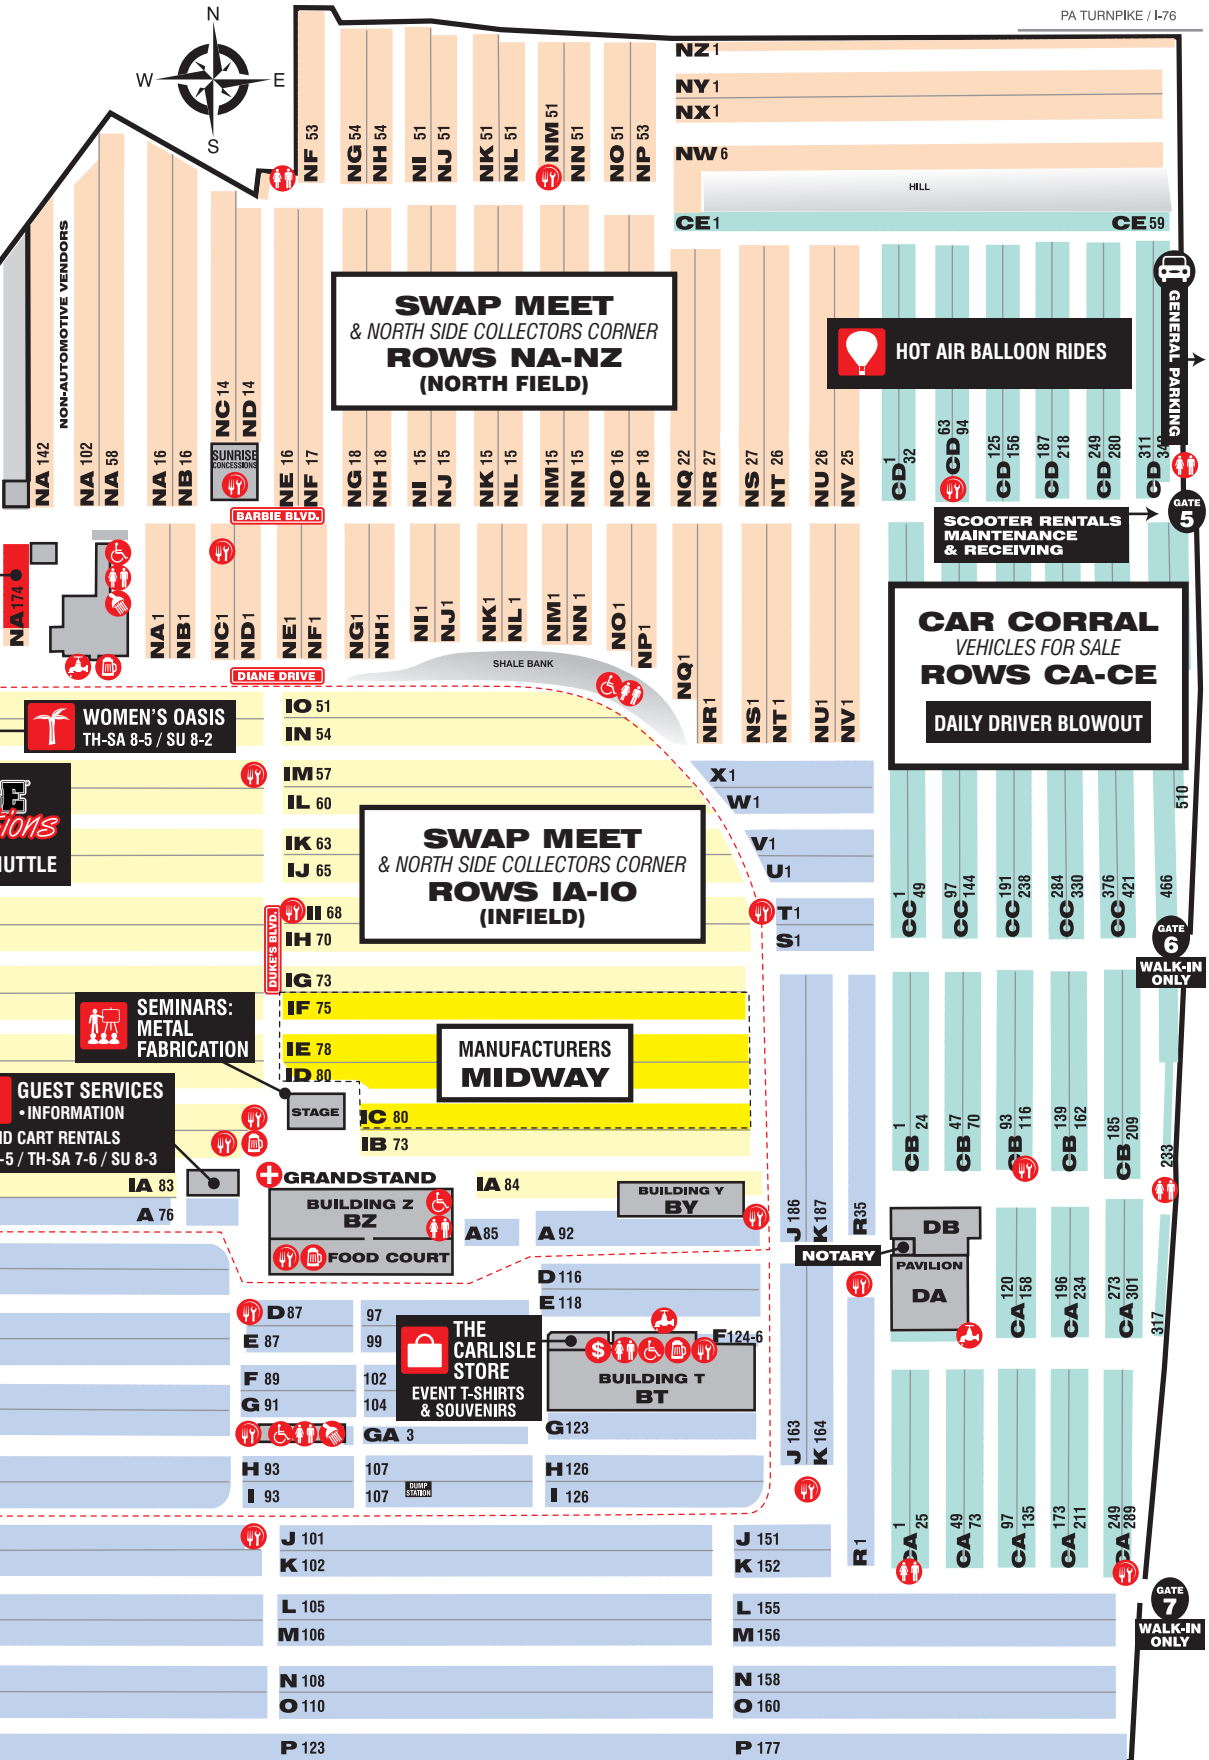

**SWAP MEET
& NORTH SIDE COLLECTORS CORNER
ROWS NA-NZ
(NORTH FIELD)**

HOT AIR BALLOON RIDES

**SCOOTER RENTALS
MAINTENANCE
& RECEIVING**

**CAR CORRAL
VEHICLES FOR SALE
ROWS CA-CE
DAILY DRIVER BLOWOUT**

**SWAP MEET
& NORTH SIDE COLLECTORS CORNER
ROWS IA-IO
(INFIELD)**

**MANUFACTURERS
MIDWAY**

**THE CARLISLE
STORE
EVENT T-SHIRTS
& SOUVENIRS**

F124-6

**BUILDING T
BT**

**NOTARY
PAVILION
DA**

**J 186
K 187
R 35**

**GRANDSTAND
BUILDING Z
BZ
FOOD COURT**

**BUILDING Y
BY**

**J 163
K 164**

**J 151
K 152**

GENERAL PARKING

GATE 5

GATE 6

WALK-IN ONLY

GATE 7

WALK-IN ONLY