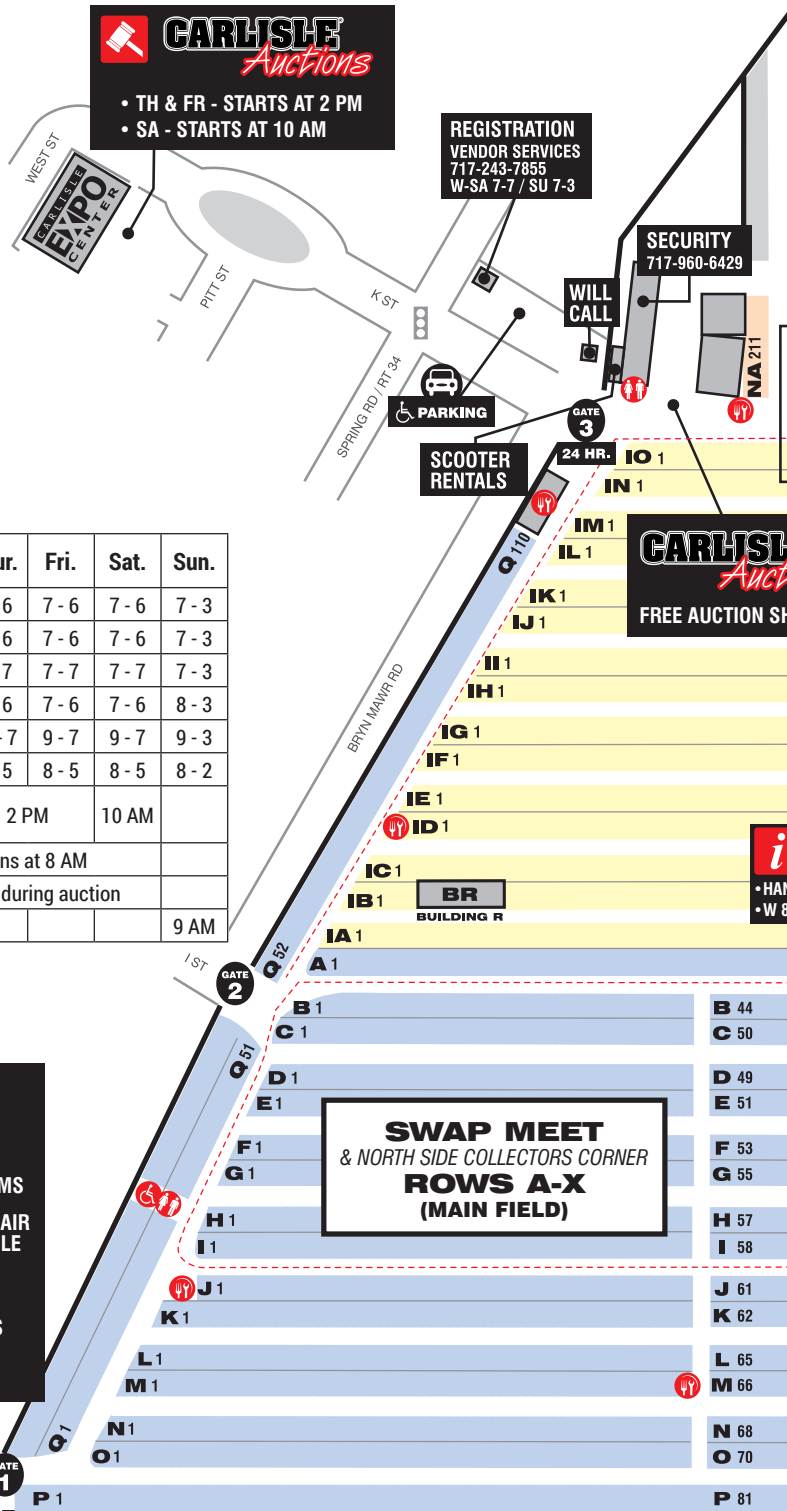

FINDING VENDOR SPACES

1 Vendor List

By Specialty - Page 36
Alphabetical - Page 44

2 Row or Building

ROWS:

- A-Z . . . . . Main Field
- IA-IO . . . . . Infield
- NA-NZ . . . . . North Field
- CA-CE . . . . . Car Corral
- MIDWAY . . . . . Manufacturers Midway

BUILDINGS:

- DA-DB . . . . . Car Corral Pavilions
- BR . . . . . Building R
- BT . . . . . Building T
- BY . . . . . Building Y
- BZ . . . . . Building Z (Grandstand)

3 Look at the ground

There is a marker on the ground between every 10 ft. space that shows the row letter(s) and space number.

HOURS

	Wed. Set-Up	Thur.	Fri.	Sat.	Sun.
EVENT HOURS	7-6	7-6	7-6	7-6	7-3
BUILDINGS R, T, Y & Z OPEN	7-6	7-6	7-6	7-6	7-3
VENDOR SERVICES OFFICE	7-7	7-7	7-7	7-7	7-3
GUEST SERVICES	8-5	7-6	7-6	7-6	8-3
NOTARY	10-7	10-7	9-7	9-7	9-3
WOMEN'S OASIS		8-5	8-5	8-5	8-2
AUCTION (Free admission with Spring Carlisle handstamp)		2 PM		10 AM	
AUCTION OFFICE / Expo Center	Opens at 8 AM				
AUCTION SHUTTLE	during auction				
WORSHIP SERVICE / Grandstand					9 AM

- PARTS HAULING
  CALL 717-960-6429
- ATM
- FIRST AID
- TAXI RIDES (on-site)
  CALL 717-960-6429
- RESTROOMS
- WHEELCHAIR ACCESSIBLE
- LOST & FOUND
  GUEST SERVICES & SECURITY
- FOOD
- SHOWERS
- WATER
- TRAM ROUTE